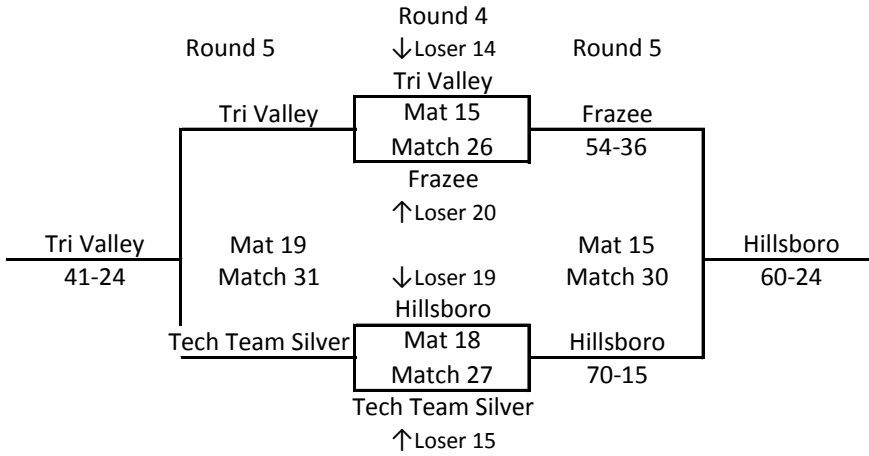

# Silver Bracket

(Cons Quarter-Final & Cons Semi-Final Losers)

# Rumble Bracket

(Quarter-Final Losers)